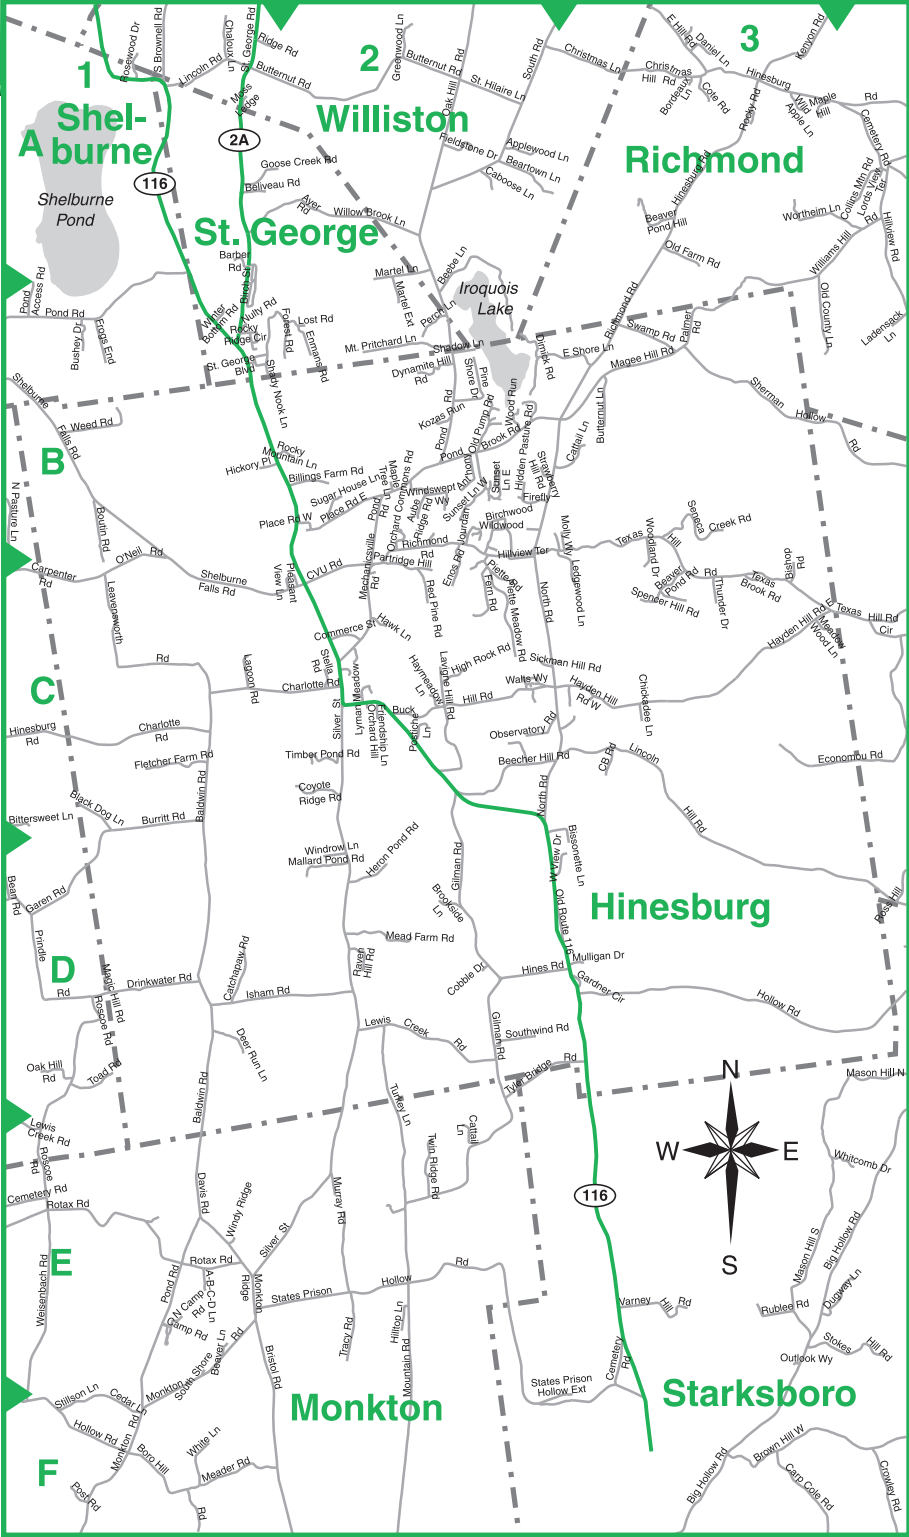

HINESBURG & ST. GEORGE AREA MAP