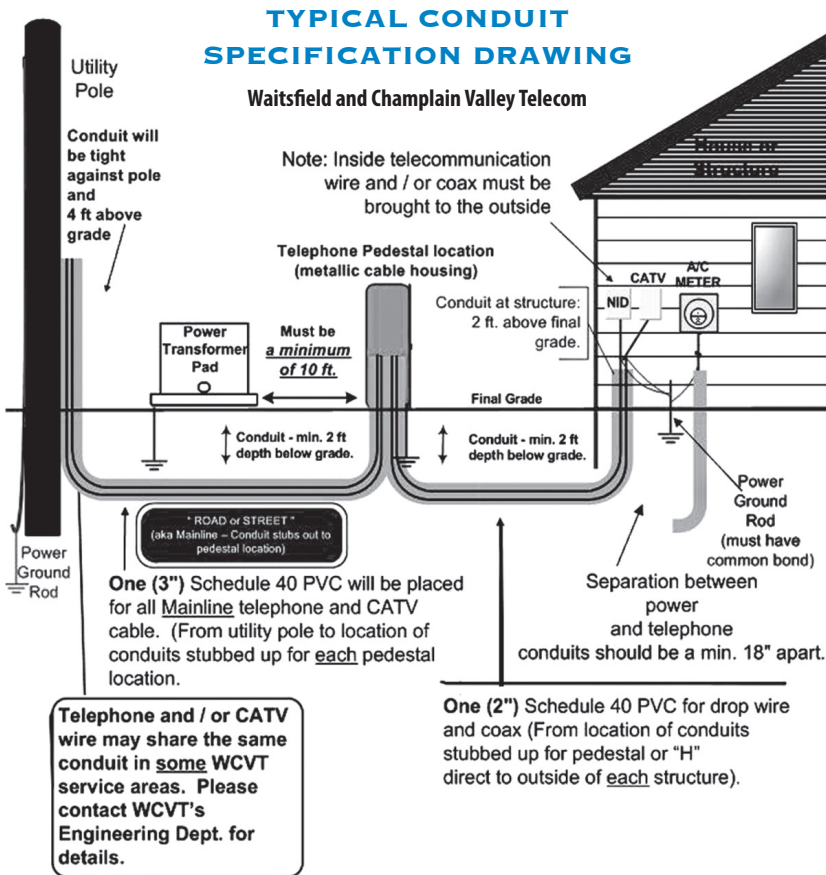

LINE CONSTRUCTION POLICY

(As set forth in Section 7.0 of Tariff #5, filed with the Vermont Public Service Board)*

Waitsfield and Champlain Valley Telecom (WCVT) will provide 500 feet of normal construction at no charge to customers. Beyond 500 feet the customer's cost is $1.75 a foot. NOTE: For existing customers requesting a change to their facilities, there will be construction charges associated with the change.

Waitsfield Cable will provide 1,300 feet of normal cable television (CATV) construction at no charge. Beyond 1,300 feet, the customer cost is $1.25 per foot. NOTE: For existing customers requesting a change to their facilities, there will be construction charges associated with the change.

If an additional customer utilizes any portion beyond 500 feet within three years of its construction,

the original customer will receive a prorated refund. WCVT's Engineering Department handles all quotes for specific construction charges and rebates.

It is WCVT's Company Policy to comply with the National Electric and Safety Codes, as well as the specifications of the manufacturer's of cable, equipment and systems within the telecommunications industry.

In general, WCVT's construction is overhead, placed on jointly used power poles. The following specifications must be met if a customer requires buried service: